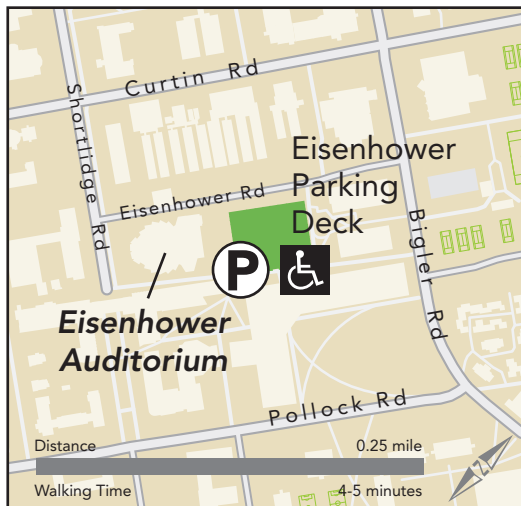

Eisenhower Auditorium Commencement Parking Information

Visitors attending commencement ceremonies at Eisenhower Auditorium are directed to park at the adjacent Eisenhower Parking Deck, which are each located on Eisenhower Road. General and ADA parking is available on each level of the deck, with elevator access located at the south corner.

Traffic Advisory for Saturday Ceremonies

With heavy traffic expected on the east side of campus throughout the day on Saturday due to commencement ceremonies being held at the Bryce Jordan Center and Pegula Ice Arena, those attending ceremonies at Eisenhower are advised of the following travel recommendations:

- Drivers are urged to avoid the Park Avenue exits from Routes 220 and 322, as well as University Drive, and instead should use the Route 322 Business exits at the south and north ends of Atherton Street to travel to campus.
- From Atherton Street, drivers are encouraged to approach Eisenhower Auditorium from the west side of campus, using Park Avenue or Curtin Road to reach Shortlidge Road or Bigler Road, where vehicles will then travel south to Eisenhower Road to reach Eisenhower Auditorium and the Eisenhower Deck.

Commencement parking for all ceremonies will be available at no charge, courtesy of Penn State Transportation Services.

3/2016 Gould Center, Department of Geography,
The Pennsylvania State University